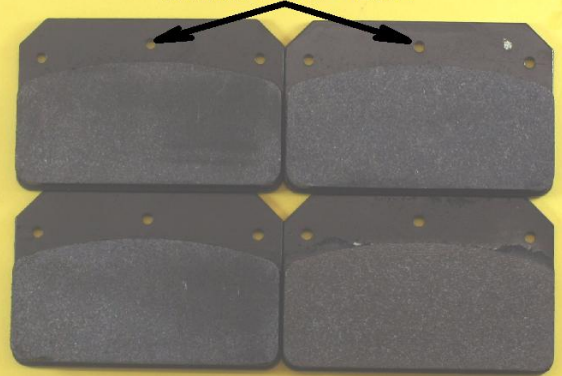

### Brake Pad Set

Wilwood JFZ Calliper – Small Pin Hole – Soft Pad

For cars 2000 pound cars less 150 mph  
For cars less than 2000 pound up to 165 mph

4 pads (2 callipers) Rear Axle

**PN 18510-83324**

### Brake Pad Set - Wilwood JFZ Calipers Small Hole - Soft

### Brake Pad Set

Wilwood JFZ Calliper – Small Pin Hole – Hard Pad

For cars over 150 mph  
4 pads (2 callipers) Rear Axle

**PN 18510-83326**

### Brake Pad Set

Strange Calliper - Large Bolt Hole – Soft Pad

For cars up to 150 mph  
4 pads (2 callipers) Rear Axle

**PN 18510-84324**