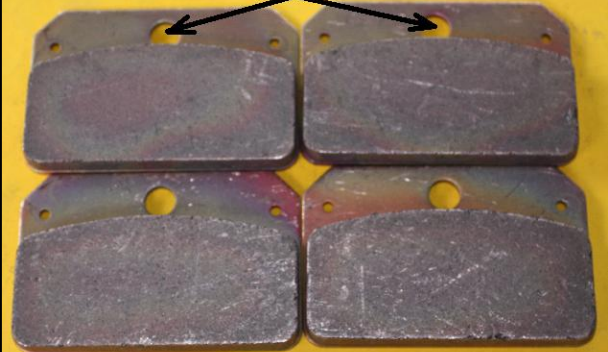

### Brake Pad Set

Strange Calliper – Large Bolt Hole –  
Medium Pad

For cars over 150 mph

4 pads (2 callipers) Rear Axle

**PN 18510-84325**

Brake Pad Set - Strange Calipers  
Large Hole - Medium

### Brake Pad Set

Strange Calliper –  
Large Bolt Hole – Hard Pad

For cars over 150 mph

4 pads (2 callipers) Rear Axle

**PN 18510-84326**

Brake Pad Set - Strange Calipers  
Large Hole - Hard

### Brake Pad Set - FRONT

Strange Calliper - Large Bolt Hole – Soft Pad

4 pads (2 callipers) **FRONT Brakes**

Brake Pad Set  
Strange FRONT Brake Pads  
Large Hole - SOFT