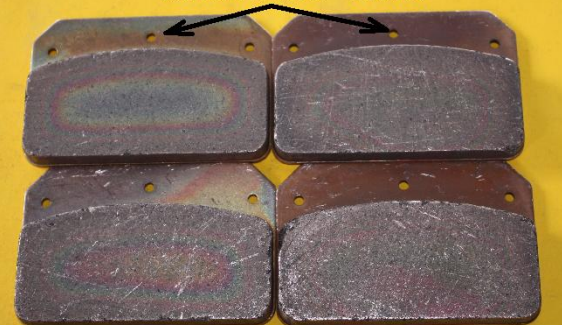

Brake Pad Set - Wilwood JFZ Calipers Small Hole - Hard