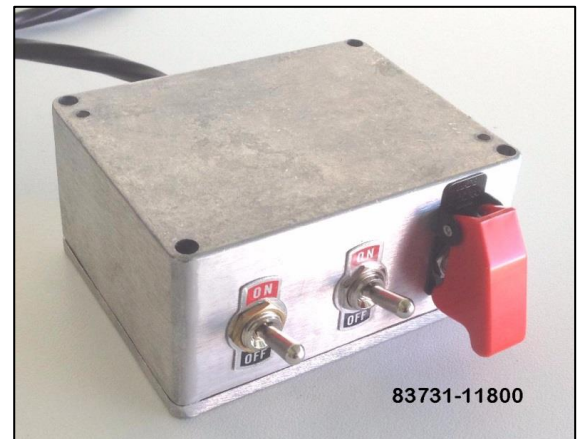

## Switch Box Kit

4 Switches in a sealed aluminium box

LED indicators

Missile Covers

Five wire Cable / 2 Meters

Push Button Starter Switch option available.

Available in a range of configurations including with starter push button. A total of four switches are available in this box including three toggle and one push button (starter) and with or without LED indicators and with or without missile cover options. Even carbon fiber missile covers are available with or without LED switches.

Many different mounting brackets available.  
Some have Lenco air shift button provisions.

83731- Switch Positions				
1 Standard Toggle	1 Standard Toggle	1 Standard Toggle	1 Standard Toggle	
2 Orange LED Toggle with Missile Cover	2 Orange LED Toggle with Missile Cover	2 Orange LED Toggle with Missile Cover	2 Orange LED Toggle with Missile Cover	
3 Green LED Toggle with Missile Cover	3 Green LED Toggle with Missile Cover	3 Green LED Toggle with Missile Cover	3 Green LED Toggle with Missile Cover	
4 Red LED Toggle with Missile Cover	4 Red LED Toggle with Missile Cover	4 Red LED Toggle with Missile Cover	4 Red LED Toggle with Missile Cover	
5 Clear LED Toggle with Missile Cover	5 Clear LED Toggle with Missile Cover	5 Clear LED Toggle with Missile Cover	5 Clear LED Toggle with Missile Cover	
6 Blue LED Toggle with Missile Cover	6 Blue LED Toggle with Missile Cover	6 Blue LED Toggle with Missile Cover	6 Blue LED Toggle with Missile Cover	
7 Blue LED Toggle with Carbon Missile Cover	7 Blue LED Toggle with Carbon Missile Cover	7 Blue LED Toggle with Carbon Missile Cover	7 Blue LED Toggle with Carbon Missile Cover	
8 Standard Toggle with Red Missile Cover	8 Standard Toggle with Red Missile Cover	8 Standard Toggle with Red Missile Cover	8 Standard Toggle with Red Missile Cover	
9 Starter PUSH Button	9 Starter PUSH Button	9 Starter PUSH Button	9 Starter PUSH Button	

83731-00000 – Cable quick disconnect – specify length from box to place quick disconnect.