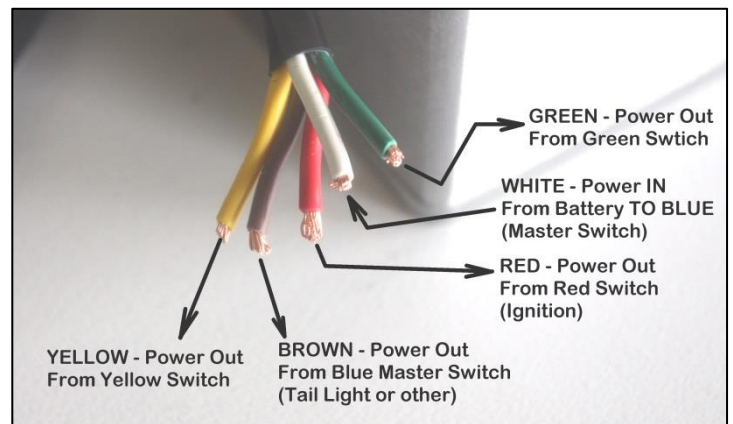

## Switch Box Kit

4 Switches in a sealed aluminium box

LED indicators

Missile Covers

Five wire Cable / 2 Meters

Push Button Starter Switch option available.

Available in a range of configurations including with starter push button. A total of four switches are available in this box including three toggle and one push button (starter) and with or without LED indicators and with or without missile cover options. Even carbon fiber missile covers are available with or without LED switches.

Many different mounting brackets available.  
Some have Lenco air shift button provisions.

83731- Switch Positions				
1 Standard Toggle	1 Standard Toggle	1 Standard Toggle	1 Standard Toggle	
2 Orange LED Toggle with Missile Cover	2 Orange LED Toggle with Missile Cover	2 Orange LED Toggle with Missile Cover	2 Orange LED Toggle with Missile Cover	
3 Green LED Toggle with Missile Cover	3 Green LED Toggle with Missile Cover	3 Green LED Toggle with Missile Cover	3 Green LED Toggle with Missile Cover	
4 Red LED Toggle with Missile Cover	4 Red LED Toggle with Missile Cover	4 Red LED Toggle with Missile Cover	4 Red LED Toggle with Missile Cover	
5 Clear LED Toggle with Missile Cover	5 Clear LED Toggle with Missile Cover	5 Clear LED Toggle with Missile Cover	5 Clear LED Toggle with Missile Cover	
6 Blue LED Toggle with Missile Cover	6 Blue LED Toggle with Missile Cover	6 Blue LED Toggle with Missile Cover	6 Blue LED Toggle with Missile Cover	
7 Blue LED Toggle with Carbon Missile Cover	7 Blue LED Toggle with Carbon Missile Cover	7 Blue LED Toggle with Carbon Missile Cover	7 Blue LED Toggle with Carbon Missile Cover	
8 Standard Toggle with Red Missile Cover	8 Standard Toggle with Red Missile Cover	8 Standard Toggle with Red Missile Cover	8 Standard Toggle with Red Missile Cover	
9 Starter PUSH Button	9 Starter PUSH Button	9 Starter PUSH Button	9 Starter PUSH Button	

83731-00000 – Cable quick disconnect – specify length from box to place quick disconnect.