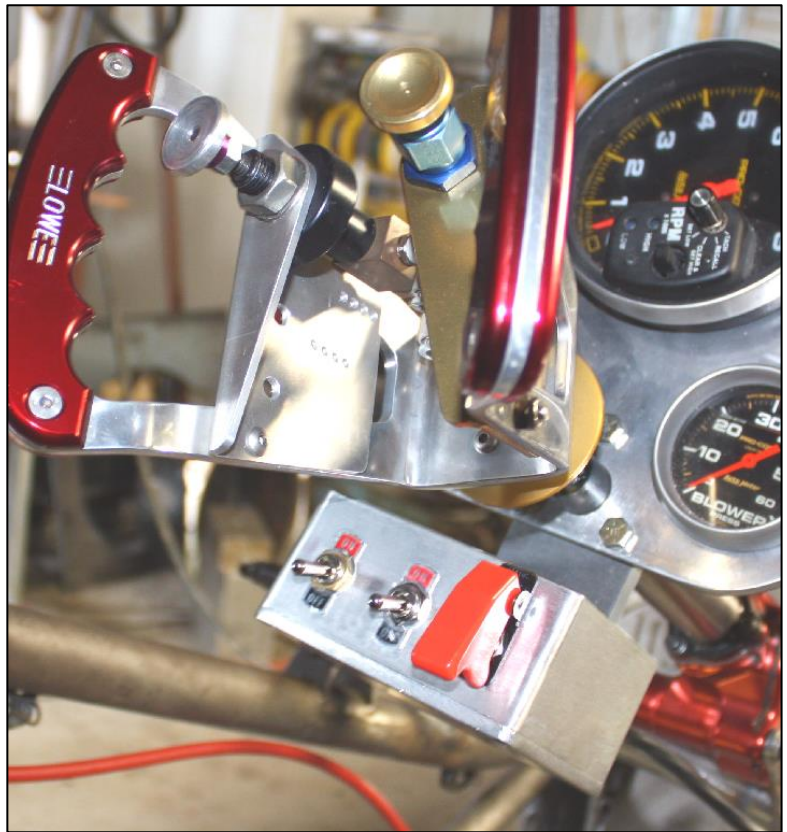

## Switch Box Kit

4 Switches in a sealed aluminium box

LED indicators

Missile Covers

Five wire Cable / 2 Meters

Push Button Starter Switch option available.

Available in a range of configurations including with starter push button. A total of four switches are available in this box including three toggle and one push button (starter) and with or without LED indicators and with or without missile cover options. Even carbon fiber missile covers are available with or without LED switches.

Many different mounting brackets available.  
Some have Lenco air shift button provisions.

83731- Switch Positions				
1 Standard Toggle	1 Standard Toggle	1 Standard Toggle	1 Standard Toggle	
2 Orange LED Toggle with Missile Cover	2 Orange LED Toggle with Missile Cover	2 Orange LED Toggle with Missile Cover	2 Orange LED Toggle with Missile Cover	
3 Green LED Toggle with Missile Cover	3 Green LED Toggle with Missile Cover	3 Green LED Toggle with Missile Cover	3 Green LED Toggle with Missile Cover	
4 Red LED Toggle with Missile Cover	4 Red LED Toggle with Missile Cover	4 Red LED Toggle with Missile Cover	4 Red LED Toggle with Missile Cover	
5 Clear LED Toggle with Missile Cover	5 Clear LED Toggle with Missile Cover	5 Clear LED Toggle with Missile Cover	5 Clear LED Toggle with Missile Cover	
6 Blue LED Toggle with Missile Cover	6 Blue LED Toggle with Missile Cover	6 Blue LED Toggle with Missile Cover	6 Blue LED Toggle with Missile Cover	
7 Blue LED Toggle with Carbon Missile Cover	7 Blue LED Toggle with Carbon Missile Cover	7 Blue LED Toggle with Carbon Missile Cover	7 Blue LED Toggle with Carbon Missile Cover	
8 Standard Toggle with Red Missile Cover	8 Standard Toggle with Red Missile Cover	8 Standard Toggle with Red Missile Cover	8 Standard Toggle with Red Missile Cover	
9 Starter PUSH Button	9 Starter PUSH Button	9 Starter PUSH Button	9 Starter PUSH Button	

83731-00000 – Cable quick disconnect – specify length from box to place quick disconnect.