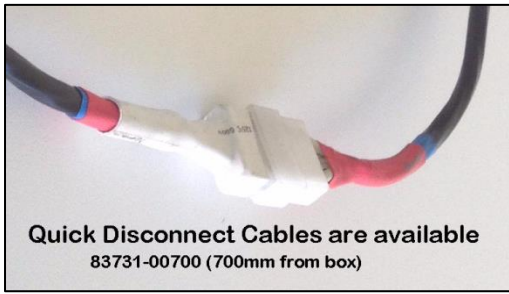

## Switch Box Kit

4 Switches in a sealed aluminium box

LED indicators

Missile Covers

Five wire Cable / 2 Meters

Push Button Starter Switch option available.

Available in a range of configurations including with starter push button. A total of four switches are available in this box including three toggle and one push button (starter) and with or without LED indicators and with or without missile cover options. Even carbon fiber missile covers are available with or without LED switches.

Many different mounting brackets available.  
Some have Lenco air shift button provisions.

83731- Switch Positions				
1 Standard Toggle	1 Standard Toggle	1 Standard Toggle	1 Standard Toggle	
2 Orange LED Toggle with Missile Cover	2 Orange LED Toggle with Missile Cover	2 Orange LED Toggle with Missile Cover	2 Orange LED Toggle with Missile Cover	
3 Green LED Toggle with Missile Cover	3 Green LED Toggle with Missile Cover	3 Green LED Toggle with Missile Cover	3 Green LED Toggle with Missile Cover	
4 Red LED Toggle with Missile Cover	4 Red LED Toggle with Missile Cover	4 Red LED Toggle with Missile Cover	4 Red LED Toggle with Missile Cover	
5 Clear LED Toggle with Missile Cover	5 Clear LED Toggle with Missile Cover	5 Clear LED Toggle with Missile Cover	5 Clear LED Toggle with Missile Cover	
6 Blue LED Toggle with Missile Cover	6 Blue LED Toggle with Missile Cover	6 Blue LED Toggle with Missile Cover	6 Blue LED Toggle with Missile Cover	
7 Blue LED Toggle with Carbon Missile Cover	7 Blue LED Toggle with Carbon Missile Cover	7 Blue LED Toggle with Carbon Missile Cover	7 Blue LED Toggle with Carbon Missile Cover	
8 Standard Toggle with Red Missile Cover	8 Standard Toggle with Red Missile Cover	8 Standard Toggle with Red Missile Cover	8 Standard Toggle with Red Missile Cover	
9 Starter PUSH Button	9 Starter PUSH Button	9 Starter PUSH Button	9 Starter PUSH Button	

83731-00000 – Cable quick disconnect – specify length from box to place quick disconnect.