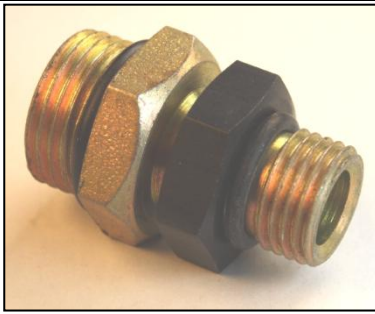

Mullins Blocks

3 Port Fuel Log

All ports are Dash 8

PN 35216-10038

List Price \$155.00+

Racer Decal Discount Price \$ 135.00+

The Mullins block was originally designed to collect return fuel from several sources and return them via one hose back to the pump inlet or back to the fuel tank. In fact now these blocks provide a range of duties and can be used in many applications limited only by ones imagination. We have provided mounting holes on the corners should they need to be mounted to a plate.

They are available in two, three and four hole Dash 8 configurations this is what is available across the "top" of the block with dash 8 on both ends as well as the bottom.

All ports are SAE o-ring thread for better sealing and the block is gold anodized to protect from the stresses of methanol fuel. If mounted on the outlet port of the fuel shut off we highly recommend our gold zinc coated billet steel dash 8 locking union. This union provides a lock nut and O-Ring seal to allow the installation to be done as a desired angle and insure a complete seal at the thread. There are three different sizes of fuel shut offs and as such there are three different size ports. The Mullins Blocks all have Dash 8 ports. On a Dash 6 fuel shut off you will need a Dash 6 x Dash 8 union while on a Dash 10 fuel shut off you will need a Dash 10 x Dash 8 union. Please select from the chart below.

Billet Steel Locking Union

Part Number	Description of Male Union	List Price	RDD
35247-10608	Union Dash 6 x Dash 8	\$40.00+	\$30.00+
35247-10808	Union Dash 8 x Dash 8	\$40.00+	\$30.00+
35247-10810	Union Dash 8 x Dash 10	\$45.00+	\$35.00+