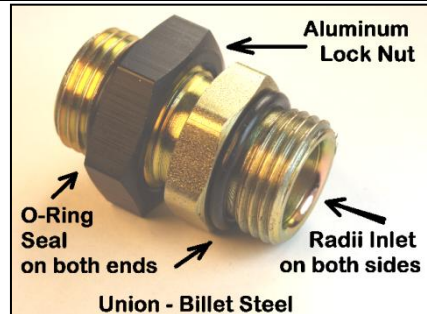

Mullins Blocks

3 Port Fuel Log

All ports are Dash 8

PN 35216-10038

List Price \$155.00+

Racer Decal Discount Price \$ 135.00+

The Mullins block was originally designed to collect return fuel from several sources and return them via one hose back to the pump inlet or back to the fuel tank. In fact now these blocks provide a range of duties and can be used in many applications limited only by ones imagination. We have provided mounting holes on the corners should they need to be mounted to a plate.

They are available in two, three and four hole Dash 8 configurations this is what is available across the "top" of the block with dash 8 on both ends as well as the bottom.

All ports are SAE o-ring thread for better sealing and the block is gold anodized to protect from the stresses of methanol fuel. If mounted on the outlet port of the fuel shut off we highly recommend our gold zinc coated billet steel dash 8 locking union. This union provides a lock nut and O-Ring seal to allow the installation to be done as a desired angle and insure a complete seal at the thread. There are three different sizes of fuel shut offs and as such there are three different size ports. The Mullins Blocks all have Dash 8 ports. On a Dash 6 fuel shut off you will need a Dash 6 x Dash 8 union while on a Dash 10 fuel shut off you will need a Dash 10 x Dash 8 union. Please select from the chart below.

Billet Steel Locking Union

Part Number	Description of Male Union	List Price	RDD
35247-10608	Union Dash 6 x Dash 8	\$40.00+	\$30.00+
35247-10808	Union Dash 8 x Dash 8	\$40.00+	\$30.00+
35247-10810	Union Dash 8 x Dash 10	\$45.00+	\$35.00+