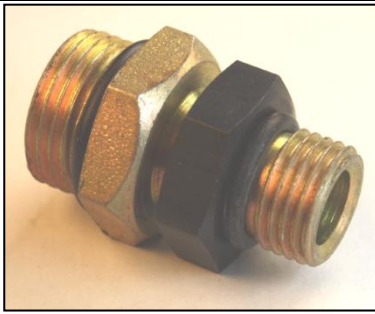

Mullins Blocks

4 Port Fuel Log

All ports are Dash 8

PN 35216-10038

List Price \$165.00+

Racer Decal Discount Price \$ 145.00+

The Mullins block was originally designed to collect return fuel from several sources and return them via one hose back to the pump inlet or back to the fuel tank. In fact now these blocks provide a range of duties and can be used in many applications limited only by ones imagination. We have provided mounting holes on the corners should they need to be mounted to a plate.

They are available in two, three and four hole Dash 8 configurations this is what is available across the "top" of the block with dash 8 on both ends as well as the bottom.

All ports are SAE o-ring thread for better sealing and the block is gold anodized to protect from the stresses of methanol fuel. If mounted on the outlet port of the fuel shut off we highly recommend our gold zinc coated billet steel dash 8 locking union. This union provides a lock nut and O-Ring seal to allow the installation to be done as a desired angle and insure a complete seal at the thread. There are three different sizes of fuel shut offs and as such there are three different size ports. The Mullins Blocks all have Dash 8 ports. On a Dash 6 fuel shut off you will need a Dash 6 x Dash 8 union while on a Dash 10 fuel shut off you will need a Dash 10 x Dash 8 union. Please select from the chart below.

Billet Steel Locking Union

Part Number	Description of Male Union	List Price	RDD
35247-10608	Union Dash 6 x Dash 8	\$40.00+	\$30.00+
35247-10808	Union Dash 8 x Dash 8	\$40.00+	\$30.00+
35247-10810	Union Dash 8 x Dash 10	\$45.00+	\$35.00+