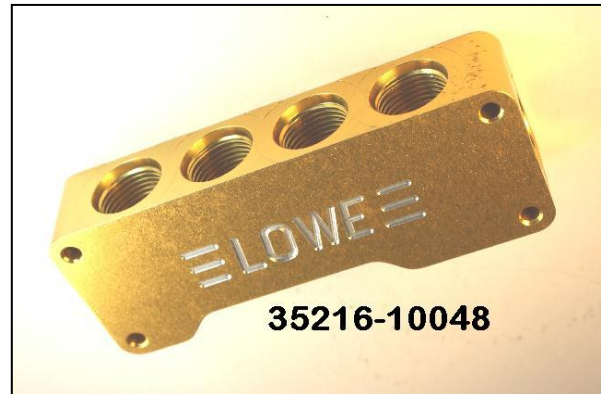

Mullins Blocks

4 Port Fuel Log

All ports are Dash 8

PN 35216-10038

List Price \$165.00+

Racer Decal Discount Price \$ 145.00+

The Mullins block was originally designed to collect return fuel from several sources and return them via one hose back to the pump inlet or back to the fuel tank. In fact now these blocks provide a range of duties and can be used in many applications limited only by ones imagination. We have provided mounting holes on the corners should they need to be mounted to a plate.

They are available in two, three and four hole Dash 8 configurations this is what is available across the "top" of the block with dash 8 on both ends as well as the bottom.

All ports are SAE o-ring thread for better sealing and the block is gold anodized to protect from the stresses of methanol fuel. If mounted on the outlet port of the fuel shut off we highly recommend our gold zinc coated billet steel dash 8 locking union. This union provides a lock nut and O-Ring seal to allow the installation to be done as a desired angle and insure a complete seal at the thread. There are three different sizes of fuel shut offs and as such there are three different size ports. The Mullins Blocks all have Dash 8 ports. On a Dash 6 fuel shut off you will need a Dash 6 x Dash 8 union while on a Dash 10 fuel shut off you will need a Dash 10 x Dash 8 union. Please select from the chart below.

Billet Steel Locking Union

Part Number	Description of Male Union	List Price	RDD
35247-10608	Union Dash 6 x Dash 8	\$40.00+	\$30.00+
35247-10808	Union Dash 8 x Dash 8	\$40.00+	\$30.00+
35247-10810	Union Dash 8 x Dash 10	\$45.00+	\$35.00+