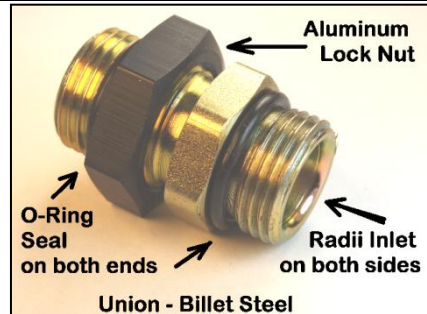

Mullins Blocks

4 Port Fuel Log

All ports are Dash 8

PN 35216-10038

List Price \$165.00+

Racer Decal Discount Price \$ 145.00+

The Mullins block was originally designed to collect return fuel from several sources and return them via one hose back to the pump inlet or back to the fuel tank. In fact now these blocks provide a range of duties and can be used in many applications limited only by ones imagination. We have provided mounting holes on the corners should they need to be mounted to a plate.

They are available in two, three and four hole Dash 8 configurations this is what is available across the "top" of the block with dash 8 on both ends as well as the bottom.

All ports are SAE o-ring thread for better sealing and the block is gold anodized to protect from the stresses of methanol fuel. If mounted on the outlet port of the fuel shut off we highly recommend our gold zinc coated billet steel dash 8 locking union. This union provides a lock nut and O-Ring seal to allow the installation to be done as a desired angle and insure a complete seal at the thread. There are three different sizes of fuel shut offs and as such there are three different size ports. The Mullins Blocks all have Dash 8 ports. On a Dash 6 fuel shut off you will need a Dash 6 x Dash 8 union while on a Dash 10 fuel shut off you will need a Dash 10 x Dash 8 union. Please select from the chart below.

Billet Steel Locking Union

Part Number	Description of Male Union	List Price	RDD
35247-10608	Union Dash 6 x Dash 8	\$40.00+	\$30.00+
35247-10808	Union Dash 8 x Dash 8	\$40.00+	\$30.00+
35247-10810	Union Dash 8 x Dash 10	\$45.00+	\$35.00+