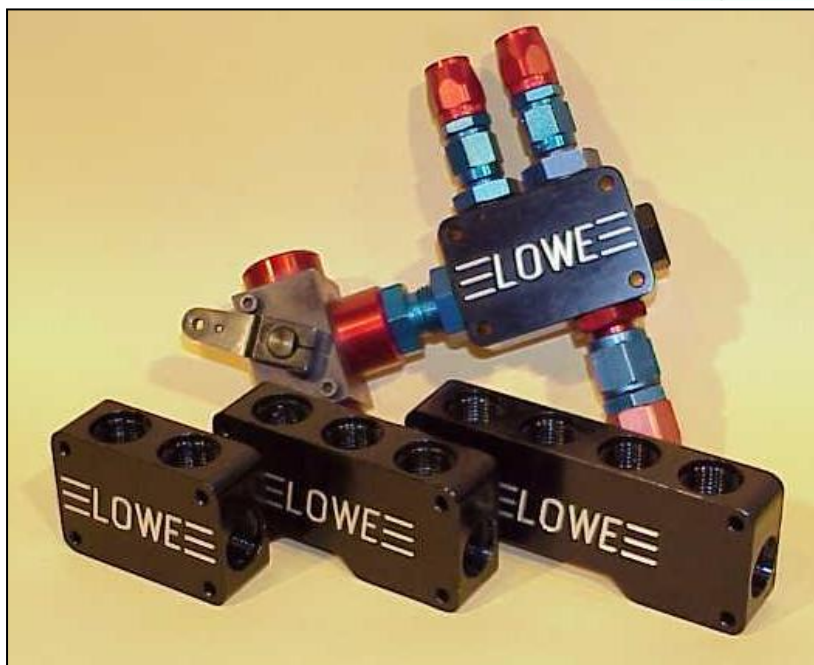

Mullins Block

This block allows collection of fuel returned from the various return lines to be gathered in one place and returned with one hose to the pump suction or the tank as you desire.

All ports are SAE o-ring thread for better sealing.

2 port fuel log (-8 top ports) pn 35216-10028

List Price \$145.00+ Racer Decal Discount Price \$ 125.00+

3 port fuel log (-8 top ports) pn 35216-10038

List Price \$155.00+ Racer Decal Discount Price \$ 135.00+