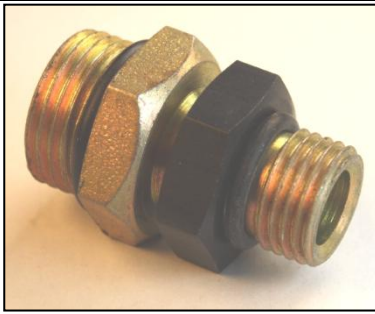

Mullins Blocks

2 Port Fuel Log

All ports are Dash 8

PN 35216-10028

List Price \$145.00+

Racer Decal Discount Price \$ 125.00+

The Mullins block was originally designed to collect return fuel from several sources and return them via one hose back to the pump inlet or back to the fuel tank. In fact now these blocks provide a range of duties and can be used in many applications limited only by ones imagination. We have provided mounting holes on the corners should they need to be mounted to a plate.

They are available in two, three and four hole Dash 8 configurations this is what is available across the "top" of the block with dash 8 on both ends as well as the bottom.

All ports are SAE o-ring thread for better sealing and the block is gold anodized to protect from the stresses of methanol fuel. If mounted on the outlet port of the fuel shut off we highly recommend our gold zinc coated billet steel dash 8 locking union. This union provides a lock nut and O-Ring seal to allow the installation to be done as a desired angle and insure a complete seal at the thread. There are three different sizes of fuel shut offs and as such there are three different size ports. The Mullins Blocks all have Dash 8 ports. On a Dash 6 fuel shut off you will need a Dash 6 x Dash 8 union while on a Dash 10 fuel shut off you will need a Dash 10 x Dash 8 union. Please select from the chart below.

Billet Steel Locking Union

Part Number	Description of Male Union	List Price	RDD
35247-10608	Union Dash 6 x Dash 8	\$40.00+	\$30.00+
35247-10808	Union Dash 8 x Dash 8	\$40.00+	\$30.00+
35247-10810	Union Dash 8 x Dash 10	\$45.00+	\$35.00+