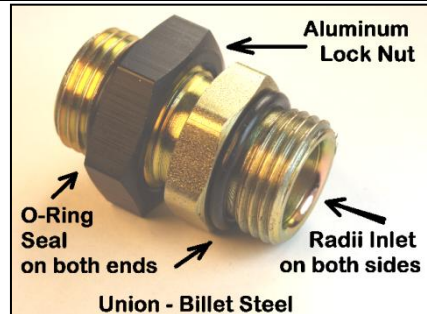

Mullins Blocks

2 Port Fuel Log

All ports are Dash 8

PN 35216-10028

List Price \$145.00+

Racer Decal Discount Price \$ 125.00+

The Mullins block was originally designed to collect return fuel from several sources and return them via one hose back to the pump inlet or back to the fuel tank. In fact now these blocks provide a range of duties and can be used in many applications limited only by ones imagination. We have provided mounting holes on the corners should they need to be mounted to a plate.

They are available in two, three and four hole Dash 8 configurations this is what is available across the "top" of the block with dash 8 on both ends as well as the bottom.

All ports are SAE o-ring thread for better sealing and the block is gold anodized to protect from the stresses of methanol fuel. If mounted on the outlet port of the fuel shut off we highly recommend our gold zinc coated billet steel dash 8 locking union. This union provides a lock nut and O-Ring seal to allow the installation to be done as a desired angle and insure a complete seal at the thread. There are three different sizes of fuel shut offs and as such there are three different size ports. The Mullins Blocks all have Dash 8 ports. On a Dash 6 fuel shut off you will need a Dash 6 x Dash 8 union while on a Dash 10 fuel shut off you will need a Dash 10 x Dash 8 union. Please select from the chart below.

Billet Steel Locking Union

Part Number	Description of Male Union	List Price	RDD
35247-10608	Union Dash 6 x Dash 8	\$40.00+	\$30.00+
35247-10808	Union Dash 8 x Dash 8	\$40.00+	\$30.00+
35247-10810	Union Dash 8 x Dash 10	\$45.00+	\$35.00+