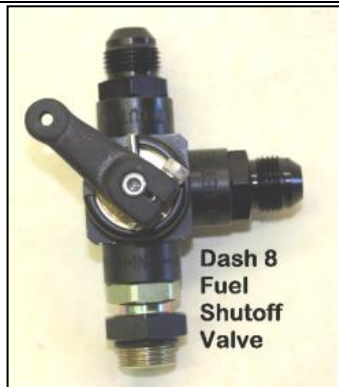

List Price \$29.50+

Racer Decal Discount \$21.50+

Why wouldn't everyone keep one of these kits in their tool box??

O-Ring Kit

Enderle "K" Valve (Dash 10)

Complete O-Ring kit for Enderle K valve to include

- 1ea Spool shaft O-Ring
- 1ea Jet Cap O-Ring
- 1ea Spool Shaft End Cap O-Ring
- 1ea Spool Shaft Cover O-Ring
- 3ea Dash 8 Fitting O-Rings
- 2ea Dash 6 Poppet O-Rings
- 3ea Access Port O-Rings

PN 96350-35003

List Price \$31.50+

Racer Decal Discount \$22.50+

Why wouldn't everyone keep one of these kits in their tool box??

O-Ring Kit

Enderle Dash 8 Fuel Shutoff Valve

Complete O-Ring kit for Enderle Dash 8 Fuel Shutoff Valve

- 1.295"OD body
- 1ea Spool shaft O-Ring
- 2ea Cap O-Rings

PN 96350-35008

List Price \$12.50+

Racer Decal Discount \$7.95+

Why wouldn't everyone keep one of these kits in their tool box??

Dash 8
Fuel
Shutoff
Valve