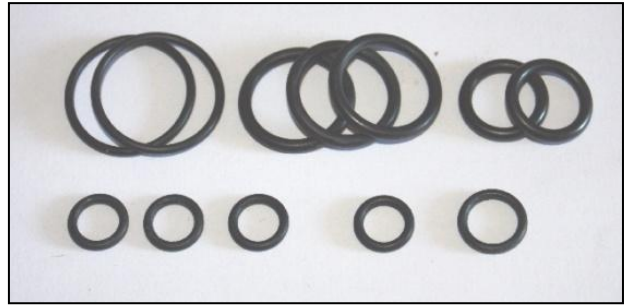

- 1ea Spool shaft O-Ring
- 1ea Jet Cap O-Ring
- 1ea Spool Shaft End Cap O-Ring
- 1ea Spool Shaft Cover O-Ring
- 2ea Dash 8 Fitting O-Rings
- 2ea Dash 6 Poppet O-Rings
- 3ea Access Port O-Ring

PN 96350-35002

List Price \$29.50+

Racer Decal Discount \$21.50+

Why wouldn't everyone keep one of these kits in their tool box??

O-Ring Kit

Enderle "K" Valve (Dash 10)

Complete O-Ring kit for Enderle K valve to include

- 1ea Spool shaft O-Ring
- 1ea Jet Cap O-Ring
- 1ea Spool Shaft End Cap O-Ring
- 1ea Spool Shaft Cover O-Ring
- 3ea Dash 8 Fitting O-Rings
- 2ea Dash 6 Poppet O-Rings
- 3ea Access Port O-Rings

PN 96350-35003

List Price \$31.50+

Racer Decal Discount \$22.50+

Why wouldn't everyone keep one of these kits in their tool box??

O-Ring Kit

Enderle Dash 8 Fuel Shutoff Valve

Complete O-Ring kit for Enderle Dash 8 Fuel Shutoff Valve

- 1.295"OD body
- 1ea Spool shaft O-Ring
- 2ea Cap O-Rings

PN 96350-35008

List Price \$12.50+

Racer Decal Discount \$7.95+

Why wouldn't everyone keep one of these kits in their tool box??

Dash 8
Fuel
Shutoff
Valve