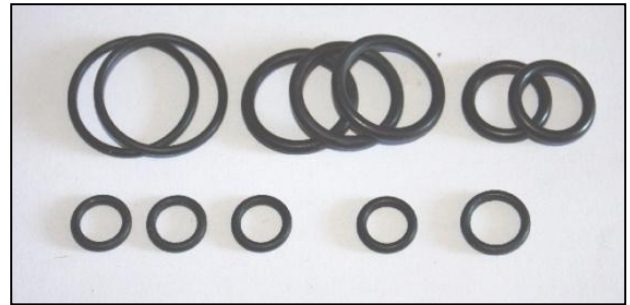

O-Ring Kits by Application

O-Ring Kit

Enderle "K" Valve (Dash 8)

Complete O-Ring kit for Enderle K valve to include

- 1ea Spool shaft O-Ring
- 1ea Jet Cap O-Ring
- 1ea Spool Shaft End Cap O-Ring
- 1ea Spool Shaft Cover O-Ring
- 3ea Dash 8 Fitting O-Rings
- 2ea Dash 6 Poppet O-Rings
- 3ea Access Port O-Rings

PN 96350-35001

List Price $31.50+

Racer Decal Discount $22.50+

Why wouldn't everyone keep one of these kits in their tool box??