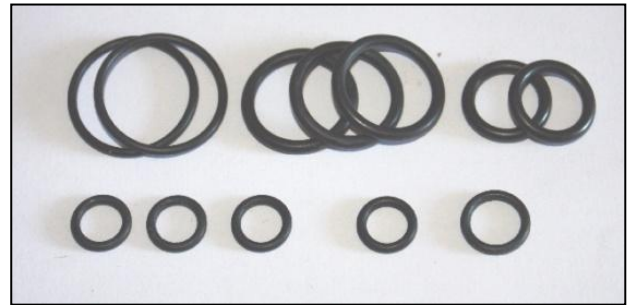

O-Ring Kits by Application

O-Ring Kit

Enderle "K" Valve (Dash 8)

Complete O-Ring kit for Enderle K valve to include

- 1ea Spool shaft O-Ring
- 1ea Jet Cap O-Ring
- 1ea Spool Shaft End Cap O-Ring
- 1ea Spool Shaft Cover O-Ring
- 3ea Dash 8 Fitting O-Rings
- 2ea Dash 6 Poppet O-Rings
- 3ea Access Port O-Rings

PN 96350-35001

List Price $31.50+

Racer Decal Discount $22.50+

Why wouldn't everyone keep one of these kits in their tool box??