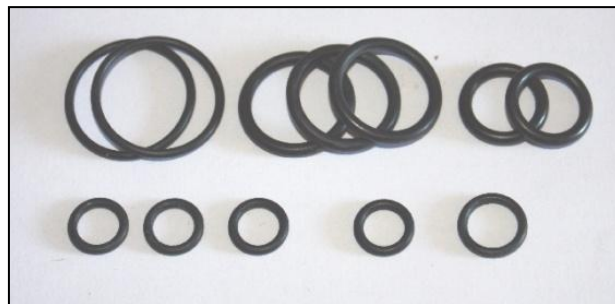

- 1ea Spool shaft O-Ring
- 1ea Jet Cap O-Ring
- 1ea Spool Shaft End Cap O-Ring
- 1ea Spool Shaft Cover O-Ring
- 2ea Dash 8 Fitting O-Rings
- 2ea Dash 6 Poppet O-Rings
- 3ea Access Port O-Ring

PN 96350-35002

List Price \$29.50+

Racer Decal Discount \$21.50+

Why wouldn't everyone keep one of these kits in their tool box??

O-Ring Kit

Enderle "K" Valve (Dash 10)

Complete O-Ring kit for Enderle K valve to include

- 1ea Spool shaft O-Ring
- 1ea Jet Cap O-Ring
- 1ea Spool Shaft End Cap O-Ring
- 1ea Spool Shaft Cover O-Ring
- 3ea Dash 8 Fitting O-Rings
- 2ea Dash 6 Poppet O-Rings
- 3ea Access Port O-Rings

PN 96350-35003

List Price \$31.50+

Racer Decal Discount \$22.50+

Why wouldn't everyone keep one of these kits in their tool box??

O-Ring Kit

ENDERLE Dash 6 Fuel Shutoff Valve

Complete O-Ring kit for Enderle Dash 8 Fuel Shutoff Valve

- 1.095"OD body
- 1ea Spool shaft O-Ring
- 2ea Cap O-Rings

PN 96350-35006 **List Price \$12.50+**

Racer Decal Discount \$7.95+

Why wouldn't everyone keep one of these kits in their tool box??

O-Ring Kit

ENDERLE Dash 8 Fuel Shutoff Valve