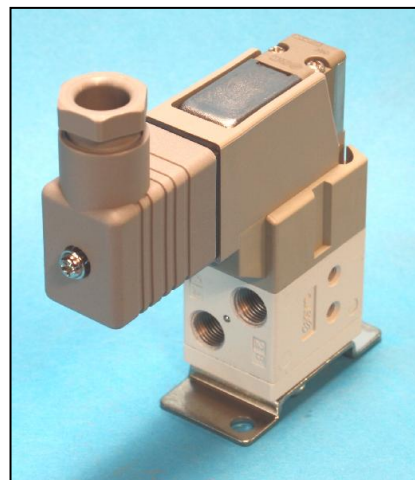

## Solenoid Control Valve

For use with air or CO2 supply. 12 volt control and dual acting – feeds when on and when off. 1/8” BSP ports. One supply port in and two delivery ports out, the valve exhausts the opposite port when cycled. 145psi rated. This valve is used in the Ken Lowe Race Cars Start Line Control Kit and the CO2 Shift Kit.

Port marked 1 is the supply in port.

Port marked 2 is the delivery port when valve is off.

Port marked 4 is the delivery port when valve is on.

Ports marked 3 are exhaust port that vents delivery port not being used.

## Push Lock Fittings and Hose (rated for 145psi)

Simply cut the hose to length and push in to install, to remove, depress the lock collar and pull out.

CO2 or compressed air rated

Hose and Fittings 4mm				
Description	Photo of product	KLRC PN	List Price	Racer Decal Discount Price
Male Connector 4mm x 1/8” BSP Male		84656-40801	\$ 9.28	Ea \$ 8.35 Qty 5 \$34.80
Male Connector 4mm x 1/4” BSP Male		84656-40802	\$10.68	Ea \$ 9.61 Qty 5 \$ 40.05
Male Elbow 4mm x 1/8” BSP Male		84656-41201	\$ 9.28	Ea \$ 7.89 Qty 3 \$ 20.88
Male Elbow 4mm x 1/4” BSP Male		84656-41202	\$ 9.28	Ea \$ 7.89 Qty 3 \$ 20.88