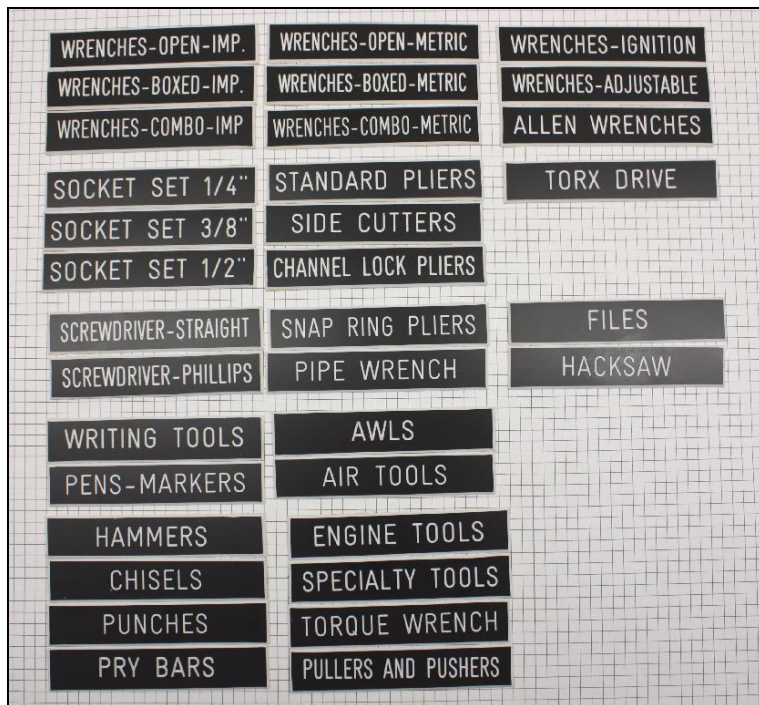

## Tool Box

### Drawer Labels

34 Tool Box Drawer Labels,  
black plastic with white  
lettering 20mm high x 100mm  
long.

Complete Set includes one of  
each of the labels listed below.

**Tool Box Drawer Label Set**  
**PN 10352-00001**

### DRAWER LABELS

SOCKET SET 1/4" \* SOCKET SET 3/8" \* SOCKET SET 1/2"

CHANNEL LOCK PLIERS \* STANDARD PLIERS \* SIDE CUTTERS \* SNAP RING PLIERS

WRENCHES - OPEN - IMP \* WRENCHES - COMBO - IMP \* WRENCHES - BOXED - IMP

WRENCHES - OPEN - METRIC \* WRENCHES - COMBO - METRIC \* WRENCHES - BOXED - METRIC

WRENCHES - ADJUSTABLE \* WRENCHES - IGNITION \* ALLEN WRENCHES

SCREWDRIVER - STRAIGHT \* SCREWDRIVER - PHILLIPS

HAMMERS \* PRY BARS \* PUNCHES \* CHISELS